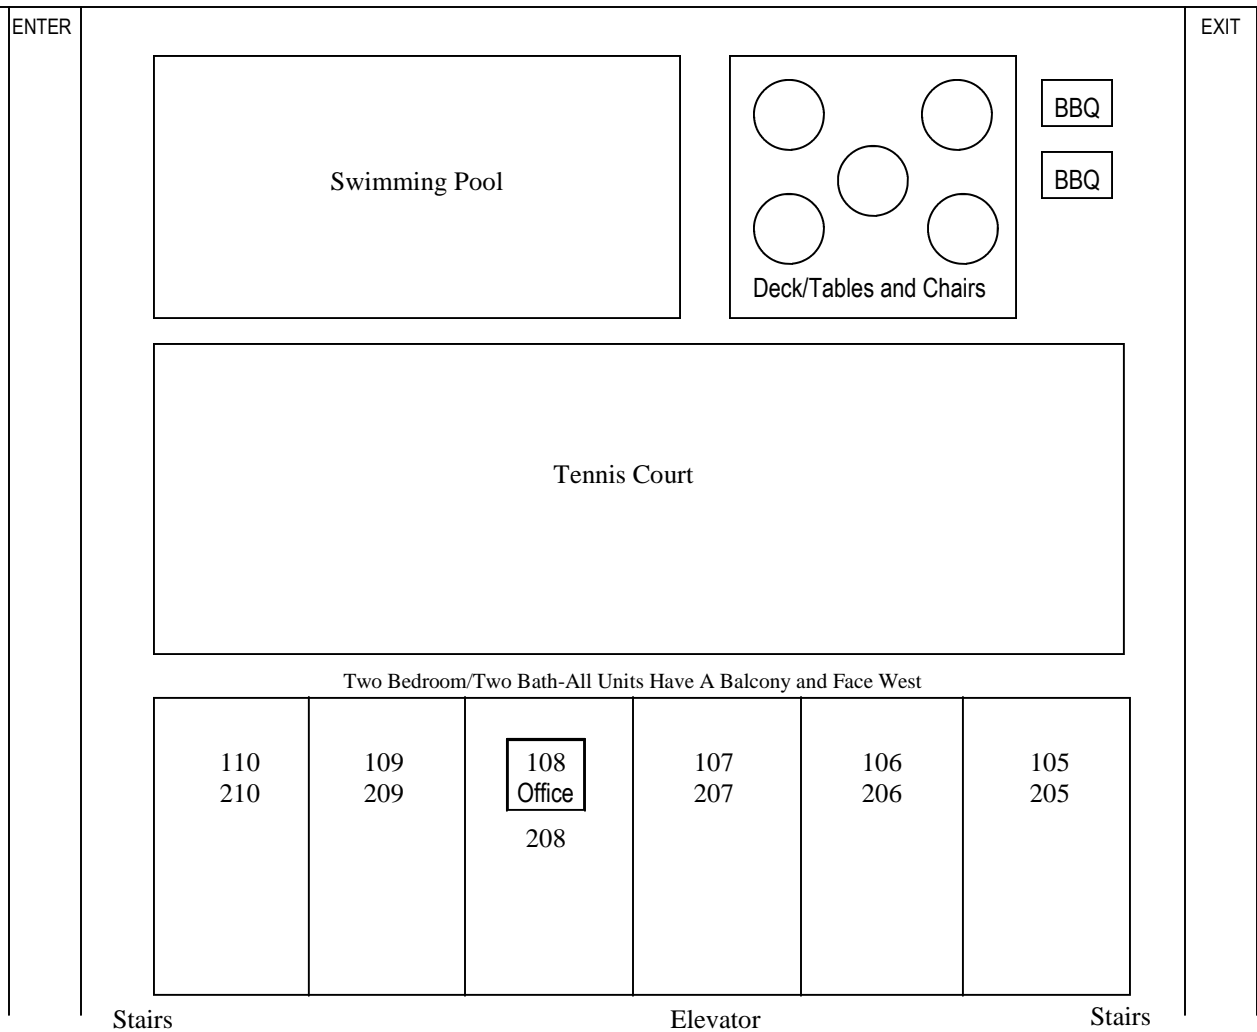

GULF OF MEXICO (WEST) BEACH&CHAIRS

GULF OF MEXICO DRIVE

PARKING UNDER BUILDING/BICYCLES UNDER BUILDING